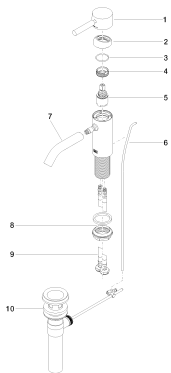

Sink - Meta

Single-lever lavatory mixer with drain - polished chrome

Article number: 33 501 660-00 0010

- 4-7/8" Projection
- US drain with overflow
- Rigid spout
- Round aerated stream
- Total height 5-1/4"
- Height to aerator/spout outlet 2"
- 1-3/8" hole diameter
- 2 x pressure hose with 3/8" compression fitting
- Water flow rate limited to max. 1.2 gpm
- lead-free
- (ADA)
- Suitable only for basins with overflow.

polished chrome

Dimensional drawing

Sink - Meta
Single-lever lavatory mixer with drain - polished chrome
Article number: 33 501 660-00 0010

All dimensions in mm / inch = mm x 0,0394

Flow rate chart

Sink - Meta
Single-lever lavatory mixer with drain - polished chrome
Article number: 33 501 660-00 0010

Spare parts list

Number	Item Number	Designation	Number of units