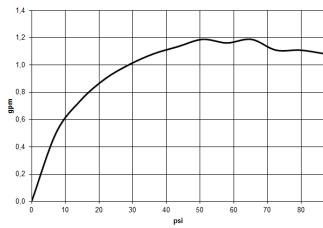

Sink - Meta

Single-lever lavatory mixer with drain - polished chrome

Article number: 33 501 660-00 0010

- 4-7/8" Projection
- US drain with overflow
- Rigid spout
- Round aerated stream
- Total height 5-1/4"
- Height to aerator/spout outlet 2"
- 1-3/8" hole diameter
- 2 x pressure hose with 3/8" compression fitting
- Water flow rate limited to max. 1.2 gpm
- lead-free
- (ADA)
- Suitable only for basins with overflow.

polished chrome

Dimensional drawing

Sink - Meta
Single-lever lavatory mixer with drain - polished chrome
Article number: 33 501 660-00 0010

All dimensions in mm / inch = mm x 0,0394

Flow rate chart

Sink - Meta
Single-lever lavatory mixer with drain - polished chrome
Article number: 33 501 660-00 0010