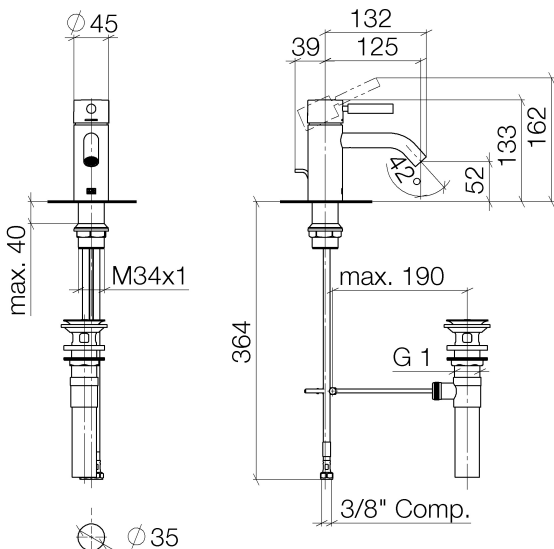

Sink - Meta

Single-lever lavatory mixer with drain - polished chrome

Article number: 33 501 660-00 0010

- 4-7/8" Projection
- US drain with overflow
- Rigid spout
- Round aerated stream
- Total height 5-1/4"
- Height to aerator/spout outlet 2"
- 1-3/8" hole diameter
- 2 x pressure hose with 3/8" compression fitting
- Water flow rate limited to max. 1.2 gpm
- lead-free
- (ADA)
- Suitable only for basins with overflow.

polished chrome

Dimensional drawing

Sink - Meta
Single-lever lavatory mixer with drain - polished chrome
Article number: 33 501 660-00 0010

All dimensions in mm / inch = mm x 0,0394

Flow rate chart

Sink - Meta
Single-lever lavatory mixer with drain - polished chrome
Article number: 33 501 660-00 0010